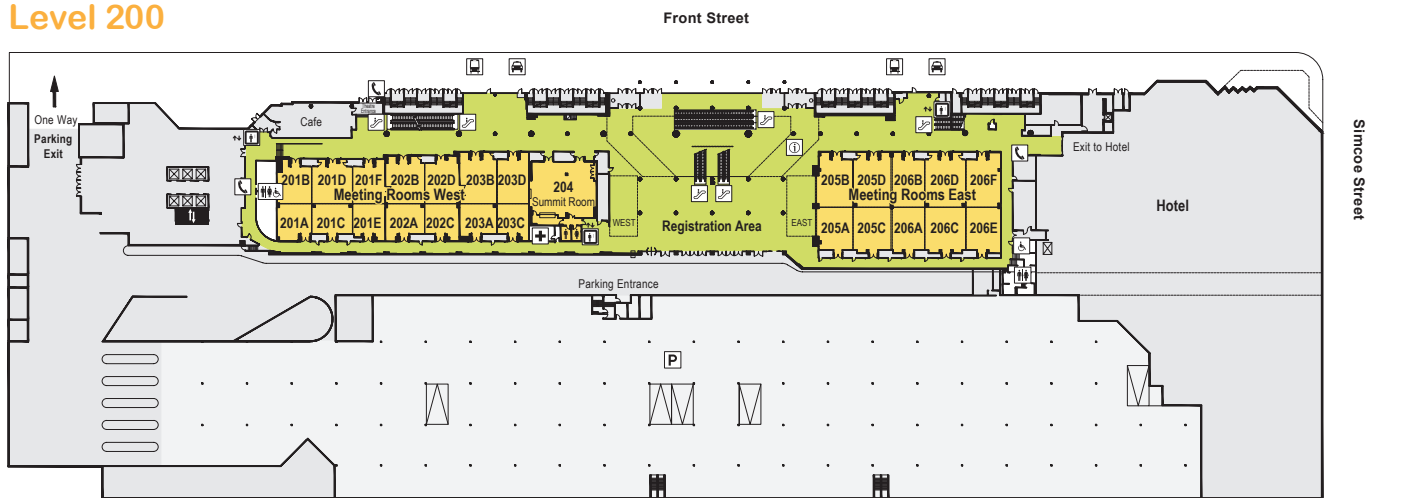

Level 100

Level 200

Level 300

LEVELS		GLOSSARY OF SYMBOLS		
<p>NORTH BUILDING</p>	<p>SOUTH BUILDING</p>	Washrooms	Payphone	Taxi pickup / drop
		Coat Check	Guest Services	Bus pickup / drop
		Public Elevator	First Aid	Parking
		Escalator		

Level 400

Level 500

Lower Simcoe Street

Level 600

Lower Simcoe Street

Lake Shore Boulevard West

LEVELS		GLOSSARY OF SYMBOLS		
	Washrooms	Payphone	Taxi pickup / drop	
	Coat Check	Guest Services	Bus pickup / drop	
	Public Elevator	First Aid	Parking	
	Escalator			

Level 700

Level 800

LEVELS		GLOSSARY OF SYMBOLS		
<p>NORTH BUILDING</p> <p>SOUTH BUILDING</p>	Washrooms	Payphone	Taxi pickup / drop	
	Coat Check	Guest Services	Bus pickup / drop	
	Public Elevator	First Aid	Parking	
	Escalator			