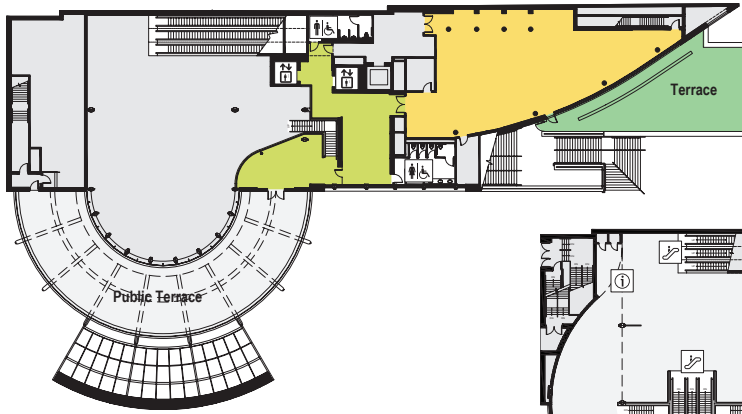

Level 100

Level 200

Level 300

LEVELS		GLOSSARY OF SYMBOLS		
<p>NORTH BUILDING</p>	<p>SOUTH BUILDING</p>	Washrooms	Payphone	Taxi pickup / drop
		Coat Check	Guest Services	Bus pickup / drop
		Public Elevator	First Aid	Parking
		Escalator		

Level 400

Level 500

Lower Simcoe Street

Level 600

Lower Simcoe Street

Lake Shore Boulevard West

LEVELS		GLOSSARY OF SYMBOLS		
	Washrooms	Payphone	Taxi pickup / drop	
	Coat Check	Guest Services	Bus pickup / drop	
	Public Elevator	First Aid	Parking	
	Escalator			

Level 700

Level 800

LEVELS		GLOSSARY OF SYMBOLS		
<p>NORTH BUILDING</p> <p>SOUTH BUILDING</p>	Washrooms	Payphone	Taxi pickup / drop	
	Coat Check	Guest Services	Bus pickup / drop	
	Public Elevator	First Aid	Parking	
	Escalator			