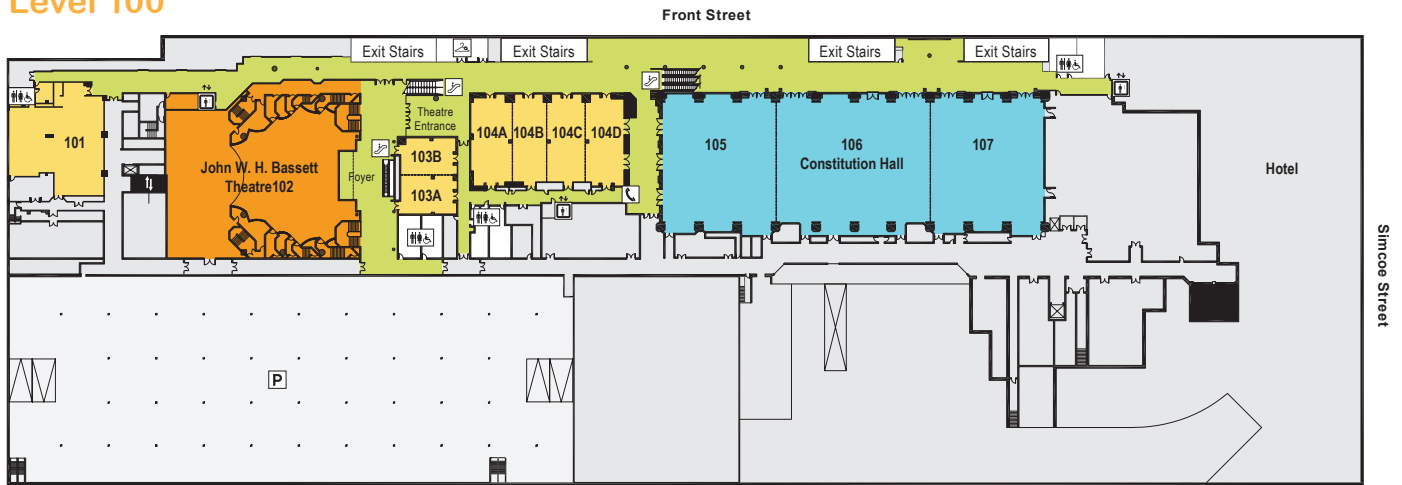

Level 100

Level 200

Level 300

LEVELS		GLOSSARY OF SYMBOLS		
<p>NORTH BUILDING</p>	<p>SOUTH BUILDING</p>	Washrooms	Payphone	Taxi pickup / drop
		Coat Check	Guest Services	Bus pickup / drop
		Public Elevator	First Aid	Parking
		Escalator		

Level 400

Level 500

Lower Simcoe Street

Level 600

Lower Simcoe Street

Lake Shore Boulevard West

LEVELS		GLOSSARY OF SYMBOLS		
	Washrooms	Payphone	Taxi pickup / drop	
	Coat Check	Guest Services	Bus pickup / drop	
	Public Elevator	First Aid	Parking	
	Escalator			

Level 700

Level 800

LEVELS		GLOSSARY OF SYMBOLS		
<p>NORTH BUILDING</p> <p>SOUTH BUILDING</p>	Washrooms	Payphone	Taxi pickup / drop	
	Coat Check	Guest Services	Bus pickup / drop	
	Public Elevator	First Aid	Parking	
	Escalator			