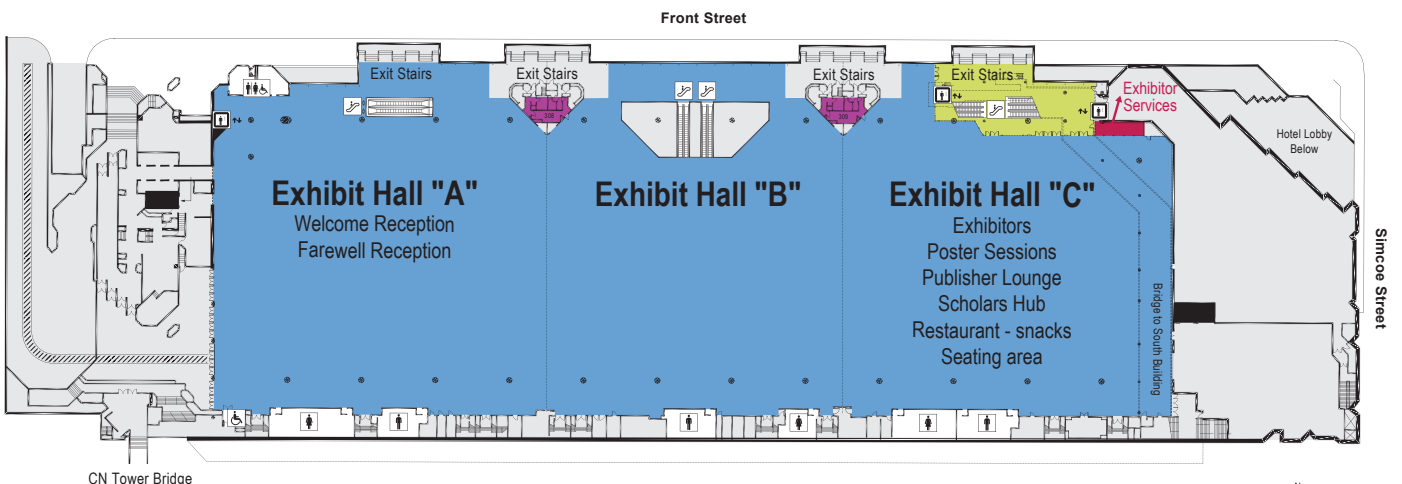

Level 100

Level 200

Level 300

LEVELS		GLOSSARY OF SYMBOLS		
<p>NORTH BUILDING</p>	<p>SOUTH BUILDING</p>	Washrooms	Payphone	Taxi pickup / drop
		Coat Check	Guest Services	Bus pickup / drop
		Public Elevator	First Aid	Parking
		Escalator		

Level 400

Level 500

Lower Simcoe Street

Level 600

Lower Simcoe Street

Lake Shore Boulevard West

LEVELS		GLOSSARY OF SYMBOLS		
	Washrooms	Payphone	Taxi pickup / drop	
	Coat Check	Guest Services	Bus pickup / drop	
	Public Elevator	First Aid	Parking	
	Escalator			

Level 700

Level 800

LEVELS		GLOSSARY OF SYMBOLS		
<p>NORTH BUILDING</p> <p>SOUTH BUILDING</p>	Washrooms	Payphone	Taxi pickup / drop	
	Coat Check	Guest Services	Bus pickup / drop	
	Public Elevator	First Aid	Parking	
	Escalator			