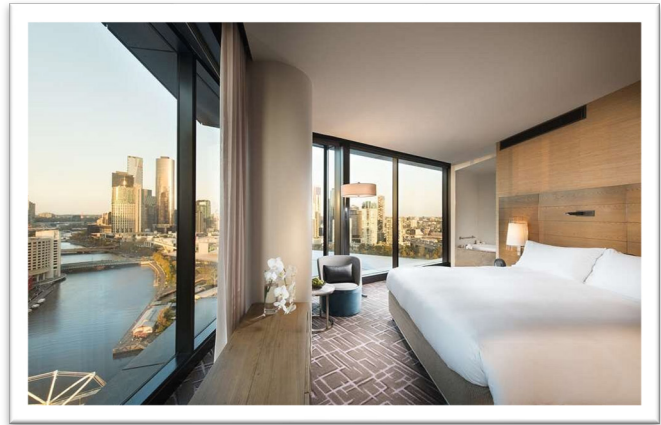

Pan Pacific Melbourne

TERMS AND CONDITIONS

The Accommodation Managers aim to negotiate very flexible terms and conditions for delegates. The following terms and conditions would apply to all hotels featured:

- ↗ 1 night's deposit to guarantee reservation
- ↗ 1 night's cancellation fee from 30 days
- ↗ No charges for amendments to bookings
- ↗ Delegates able to book accommodation up until 15 days prior to the event