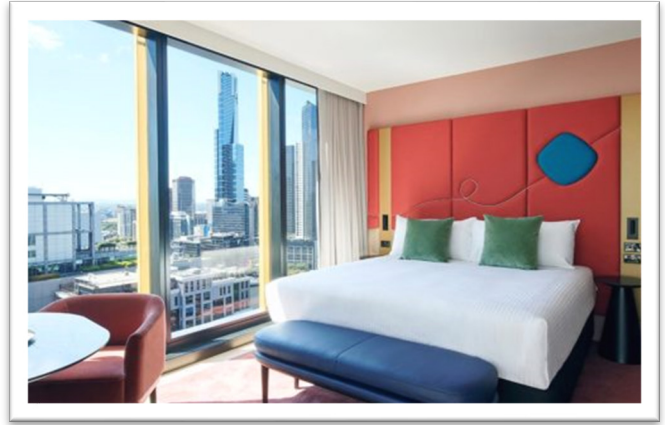

Quincy Hotel